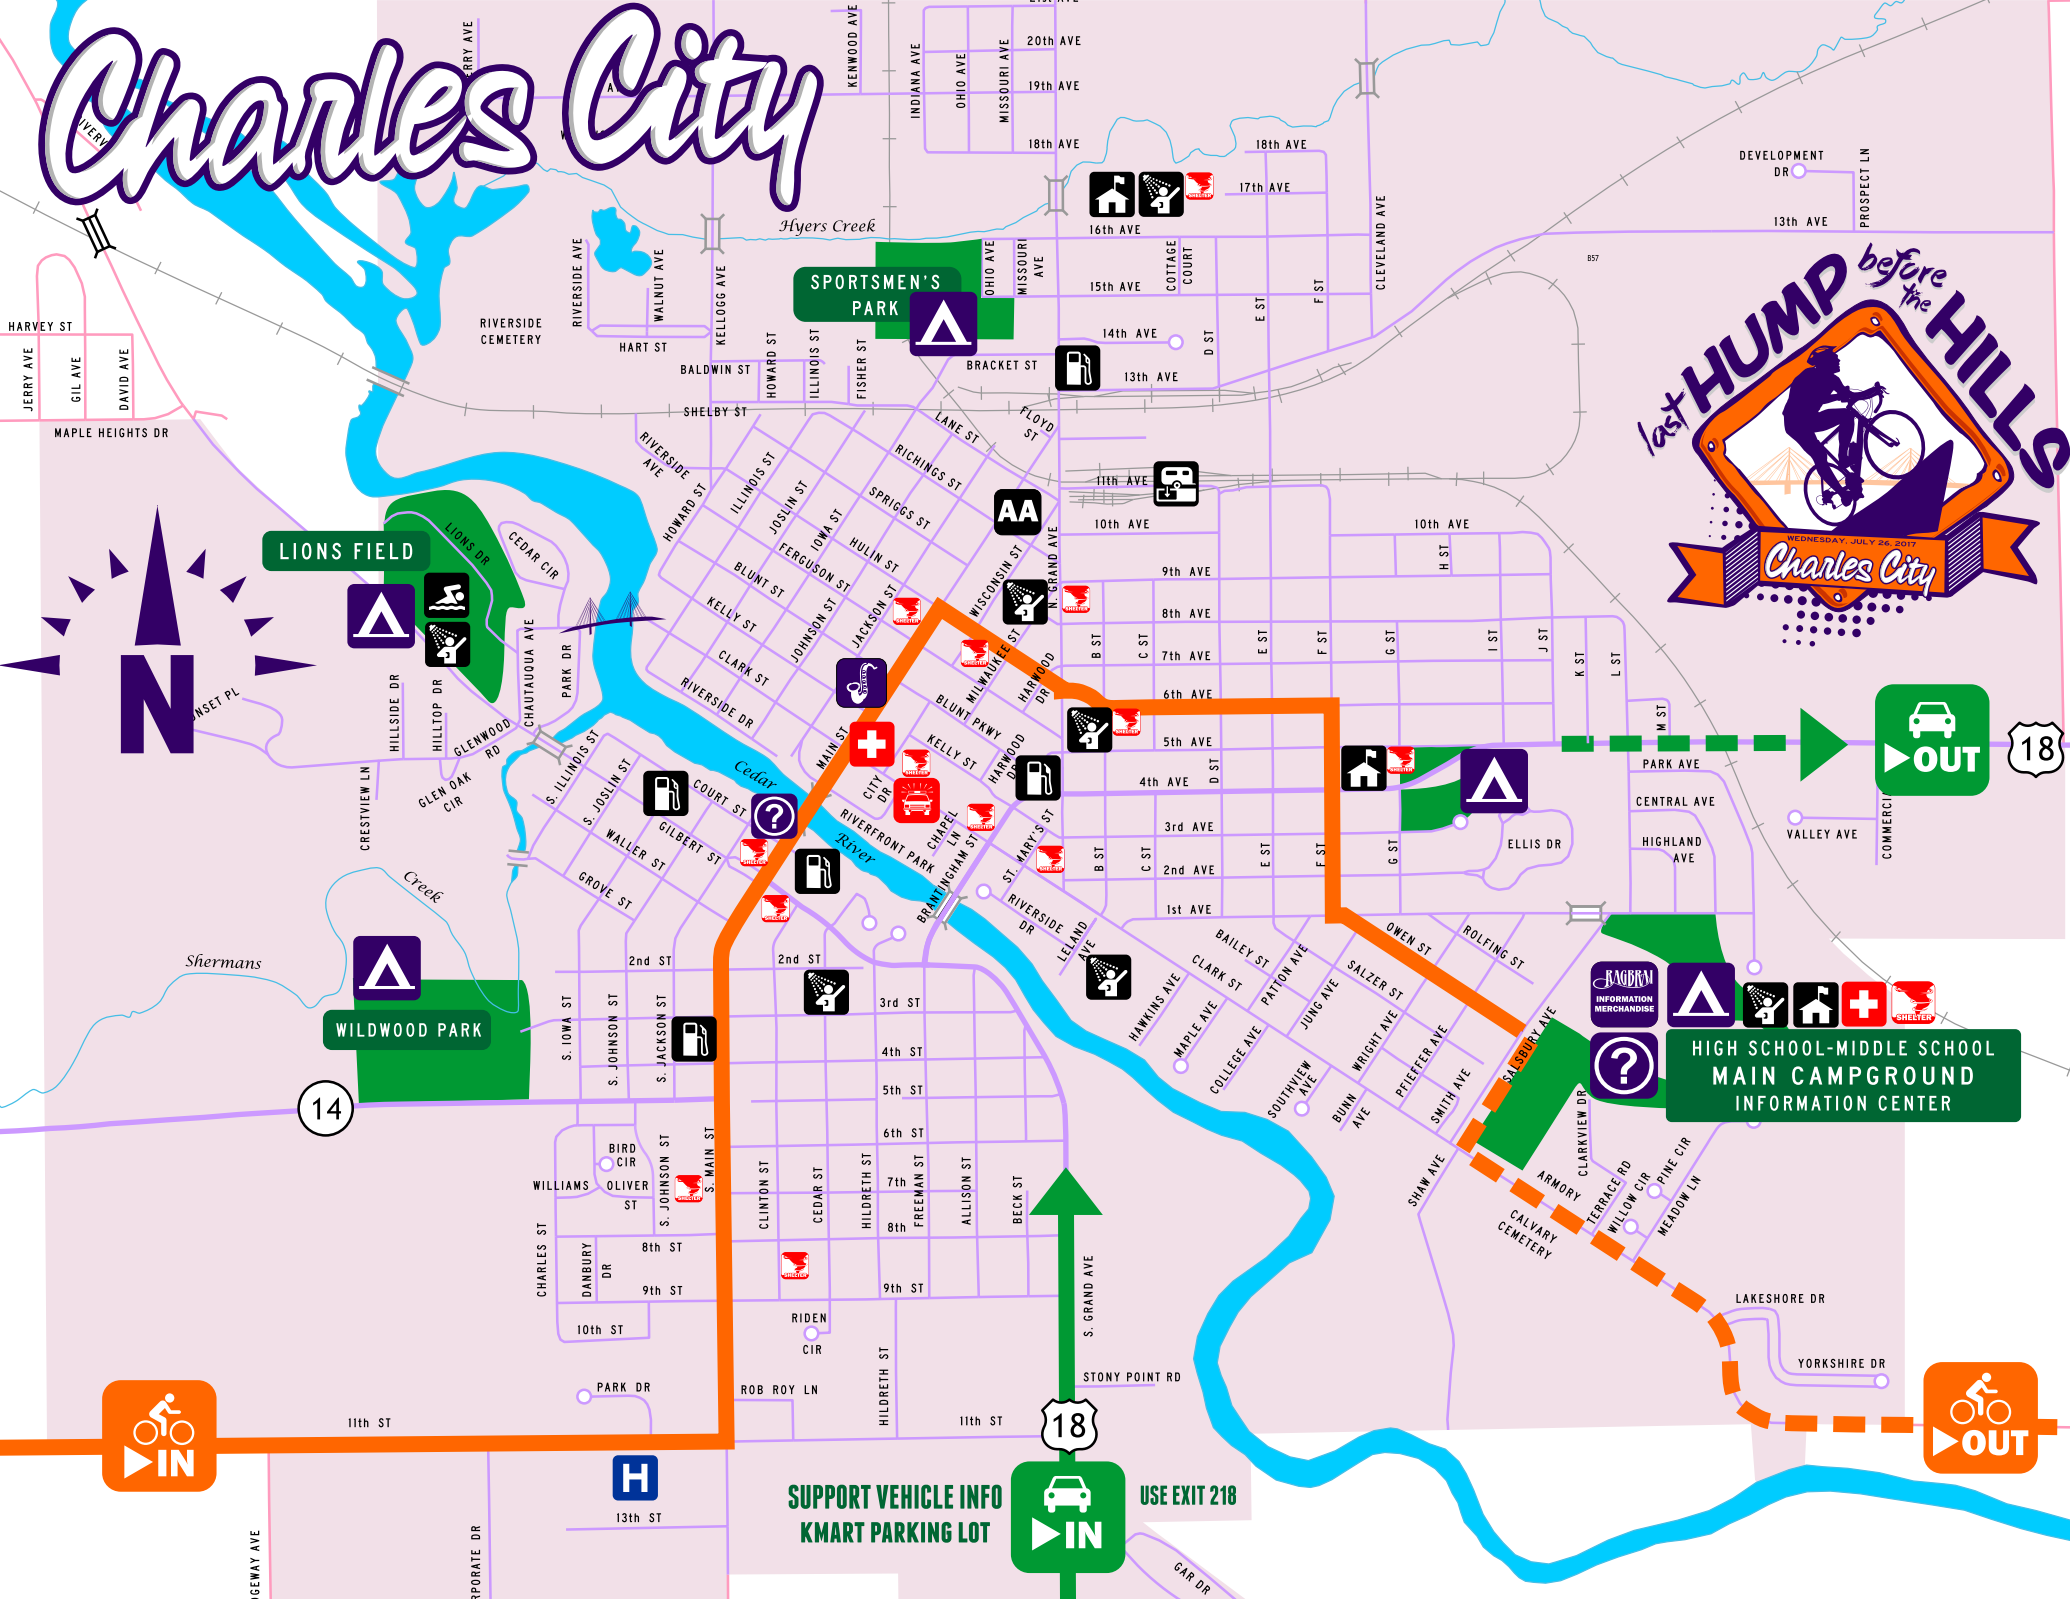

Charles City

LIONS FIELD

SPORTSMEN'S PARK

WILDWOOD PARK

HIGH SCHOOL-MIDDLE SCHOOL
MAIN CAMPGROUND
INFORMATION CENTER

SUPPORT VEHICLE INFO
K MART PARKING LOT

USE EXIT 218

14

18

18

JERRY AVE
GIL AVE
DAVID AVE
MAPLE HEIGHTS DR

INSSET PL

Shermans

CHARLES ST
DANBURY DR
8th ST
9th ST
10th ST
PARK DR

RIDGEWAY AVE
CORPORATE DR

11th ST

HARVEY ST
RIVERSIDE CEMETERY

HILLSIDE DR
HILLTOP DR
GLENWOOD DR
CHAUTAQUA AVE
PARK DR

CRESTVIEW LN
GLEN OAK CIR
S. ILLINOIS ST
S. JOSLIN ST
WALLER ST
GROVE ST

S. IOWA ST
S. JOHNSON ST
S. JACKSON ST
S. MAIN ST

BIRD CIR
OLIVER ST
S. JOHNSON ST
8th ST
9th ST
10th ST

CHARLES ST
CLINTON ST
CEDAR ST
HILDRETH ST
FREEMAN ST
ALLISON ST
BECK ST

13th ST

RIVERSIDE AVE
WALNUT AVE
HART ST
BALDWIN ST
HOWARD ST
ILLINOIS ST
FISHER ST