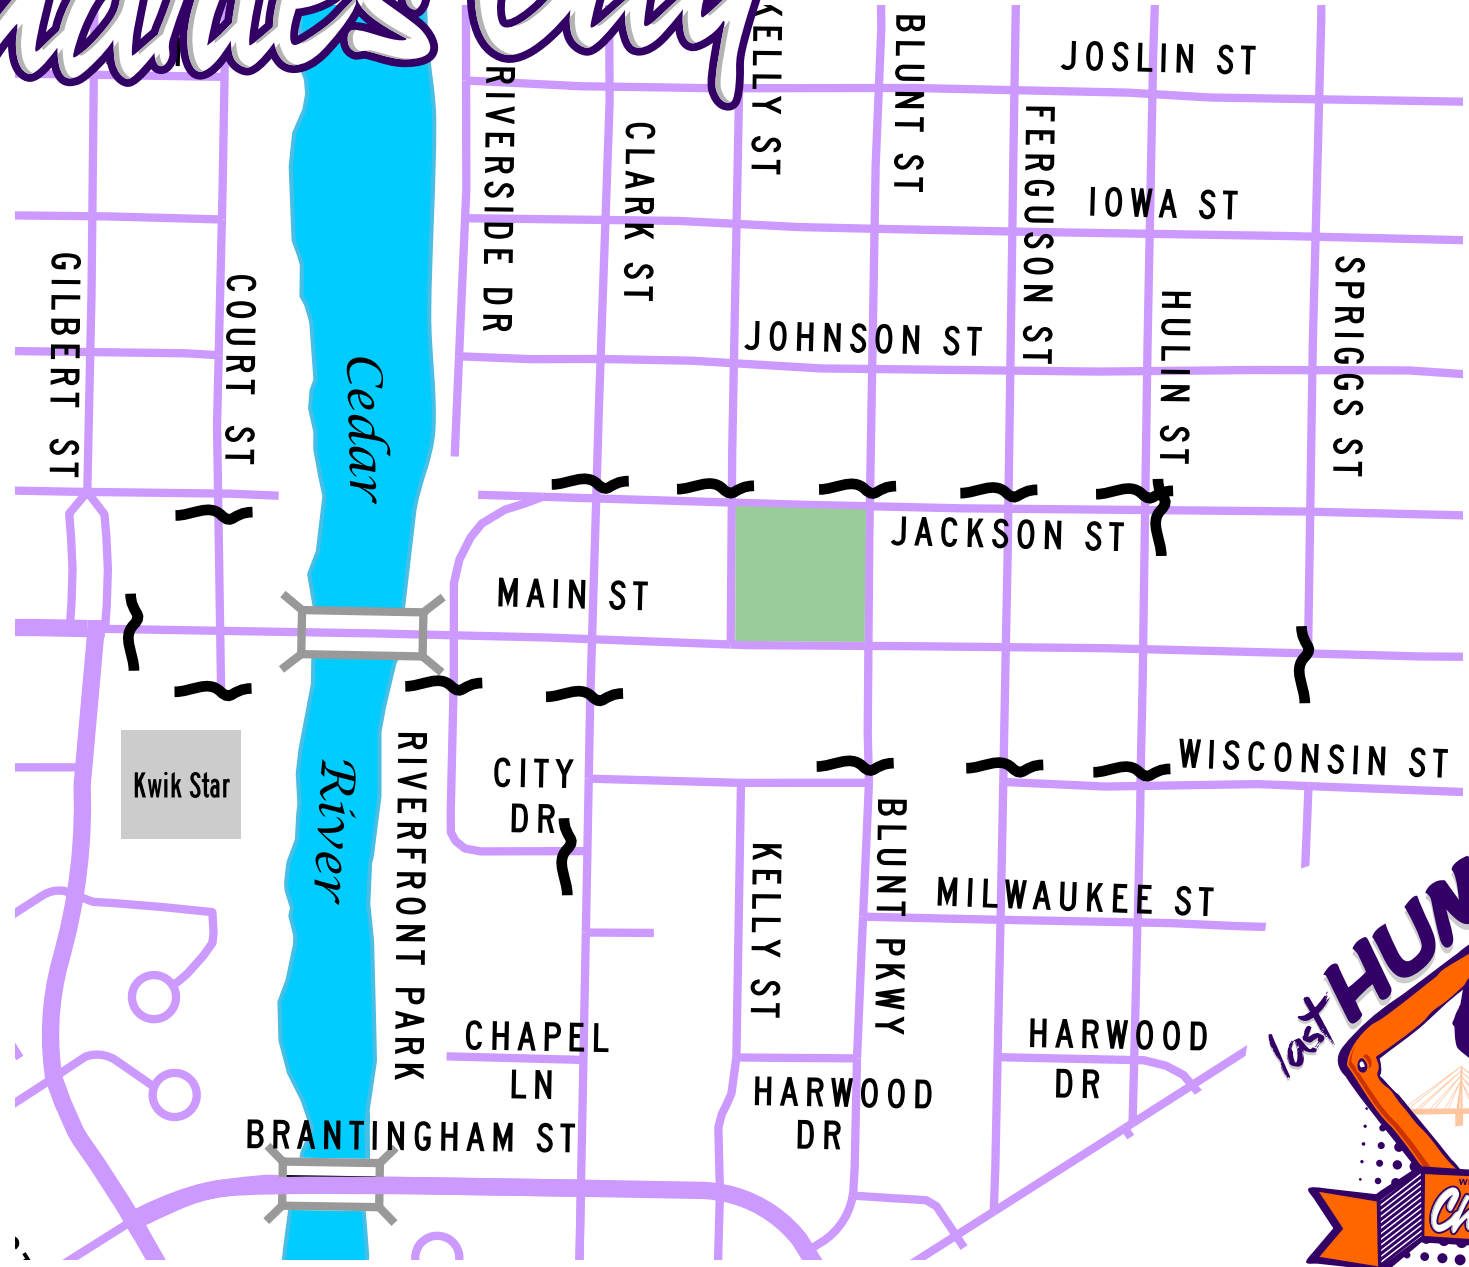

Charles City

ROAD CLOSURE MAP

~ indicates road closed to vehicle traffic on Wed. July 26th, 2017

All of South Main From 11th St. to Gilbert St.- No Vehicle Traffic